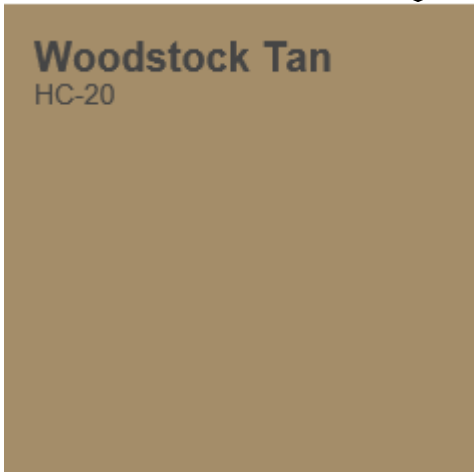

OR

Main Body

Accents

OR

OPTION 5

Brewster Gray
HC-162

Coventry Gray
HC-169

Knoxville Gray
HC-160

Main Body

Accents

OR

OPTION 6

Saybrook Sage
HC-114

Carrington Beige
HC-93

Louisburg Green
HC-113

Single family homes with a "Shake Wood" brown roof may choose from the following color combinations:

OPTION 1

MAIN BODY

Putnam Ivory
HC-39

ACCENTS

Old Salem Gray
HC-94

OR

New London Burgundy
HC-61

OPTION 2

MAIN BODY

Woodstock Tan
HC-20

ACCENTS

Crown Point Sand
HC-90

OR

Fairview Taupe
HC-85

OPTION 3

MAIN BODY