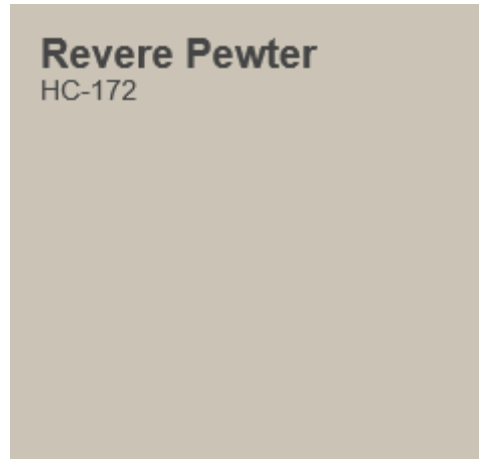

Please remember that Villas are only permitted to be painted Benjamin Moore “Minced Onion” OC-128

Single family homes with a “Weathered Wood” Grey roof may choose from the following color Combinations:

OR

Main Body

Accents

OR

OPTION 5

Brewster Gray
HC-162

Coventry Gray
HC-169

Knoxville Gray
HC-160

Main Body

Accents

OR

OPTION 6

Saybrook Sage
HC-114

Carrington Beige
HC-93

Louisburg Green
HC-113

Single family homes with a "Shake Wood" brown roof may choose from the following color combinations: