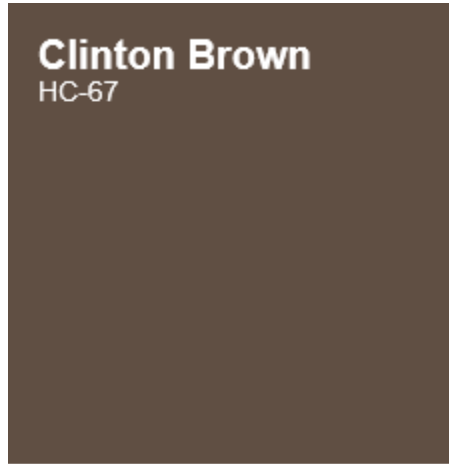

OR

Main Body

Accents

OR

OPTION 5

Brewster Gray
HC-162

Coventry Gray
HC-169

Knoxville Gray
HC-160

MAIN BODY

Woodstock Tan
HC-20

ACCENTS

Crown Point Sand
HC-90

OR

Fairview Taupe
HC-85

OPTION 3

MAIN BODY

Concord Ivory
HC-12

ACCENTS

Mayflower Red
HC-49

OR

Lancaster Whitewash
HC-174

OPTION 4

MAIN BODY

Shelburne Buff
HC-28

ACCENTS

Clinton Brown
HC-67

OR

Lancaster Whitewash
HC-174

OPTION 5

MAIN BODY

Dunmore Cream
HC-29

ACCENTS