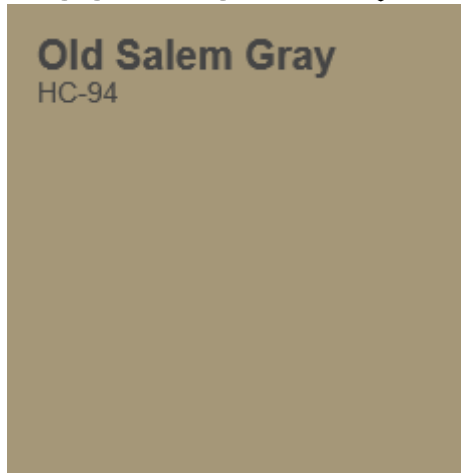

OR

Main Body

Accents

OR

OPTION 5

Brewster Gray
HC-162

Coventry Gray
HC-169

Knoxville Gray
HC-160

Main Body

Accents

OR

OPTION 6

Saybrook Sage
HC-114

Carrington Beige
HC-93

Louisburg Green
HC-113

Single family homes with a "Shake Wood" brown roof may choose from the following color combinations:

OPTION 1

MAIN BODY

Putnam Ivory
HC-39

ACCENTS

Old Salem Gray
HC-94

OR

New London Burgundy
HC-61

OPTION 2

MAIN BODY

Woodstock Tan
HC-20

ACCENTS

Crown Point Sand
HC-90

OR

Fairview Taupe
HC-85

OPTION 3

MAIN BODY