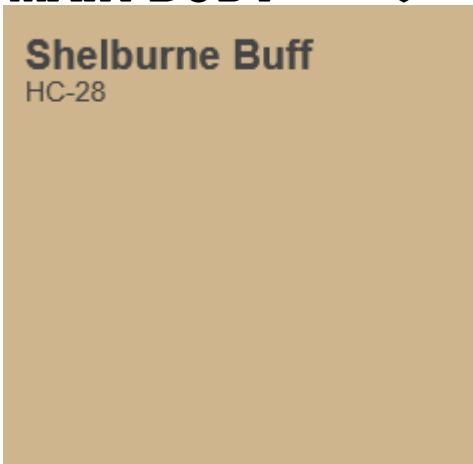

Main Body

Accents

OR

OPTION 6

Saybrook Sage
HC-114

Carrington Beige
HC-93

Louisburg Green
HC-113

Single family homes with a "Shake Wood" brown roof may choose from the following color combinations:

MAIN BODY

Woodstock Tan
HC-20

ACCENTS

Crown Point Sand
HC-90

OR

Fairview Taupe
HC-85

OPTION 3

MAIN BODY

Concord Ivory
HC-12

ACCENTS

Mayflower Red
HC-49

OR

Lancaster Whitewash
HC-174

OPTION 4

MAIN BODY

Shelburne Buff
HC-28

ACCENTS

Clinton Brown
HC-67

OR

Lancaster Whitewash
HC-174

OPTION 5

MAIN BODY

Dunmore Cream
HC-29

ACCENTS