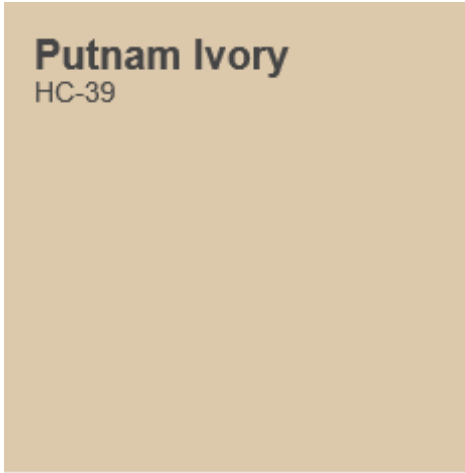

Please remember that Villas are only permitted to be painted Benjamin Moore “Minced Onion” OC-128

Single family homes with a “Weathered Wood” Grey roof may choose from the following color Combinations:

OR

Main Body

Accents

OR

OPTION 5

Brewster Gray
HC-162

Coventry Gray
HC-169

Knoxville Gray
HC-160

Main Body

Accents

OR

OPTION 6

Saybrook Sage
HC-114

Carrington Beige
HC-93

Louisburg Green
HC-113

Single family homes with a "Shake Wood" brown roof may choose from the following color combinations:

OPTION 1

MAIN BODY

Putnam Ivory
HC-39

ACCENTS

Old Salem Gray
HC-94

OR

New London Burgundy
HC-61

OPTION 2