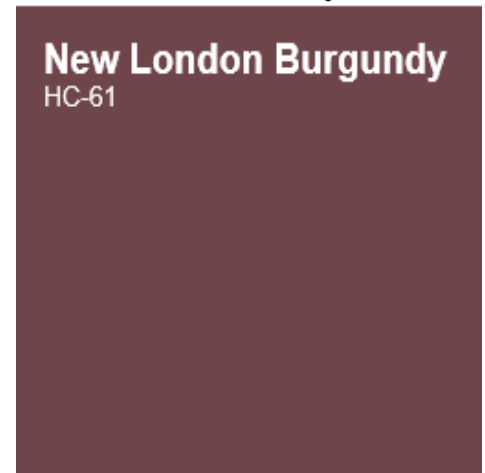

OR

Main Body

Accents

OR

OPTION 5

Brewster Gray
HC-162

Coventry Gray
HC-169

Knoxville Gray
HC-160

Main Body

Accents

OR

OPTION 6

Saybrook Sage
HC-114

Carrington Beige
HC-93

Louisburg Green
HC-113

Single family homes with a "Shake Wood" brown roof may choose from the following color combinations:

OPTION 1

MAIN BODY

Putnam Ivory
HC-39

ACCENTS

Old Salem Gray
HC-94

OR

New London Burgundy
HC-61

OPTION 2

MAIN BODY

Woodstock Tan
HC-20

ACCENTS

Crown Point Sand
HC-90

OR

Fairview Taupe
HC-85

OPTION 3

MAIN BODY